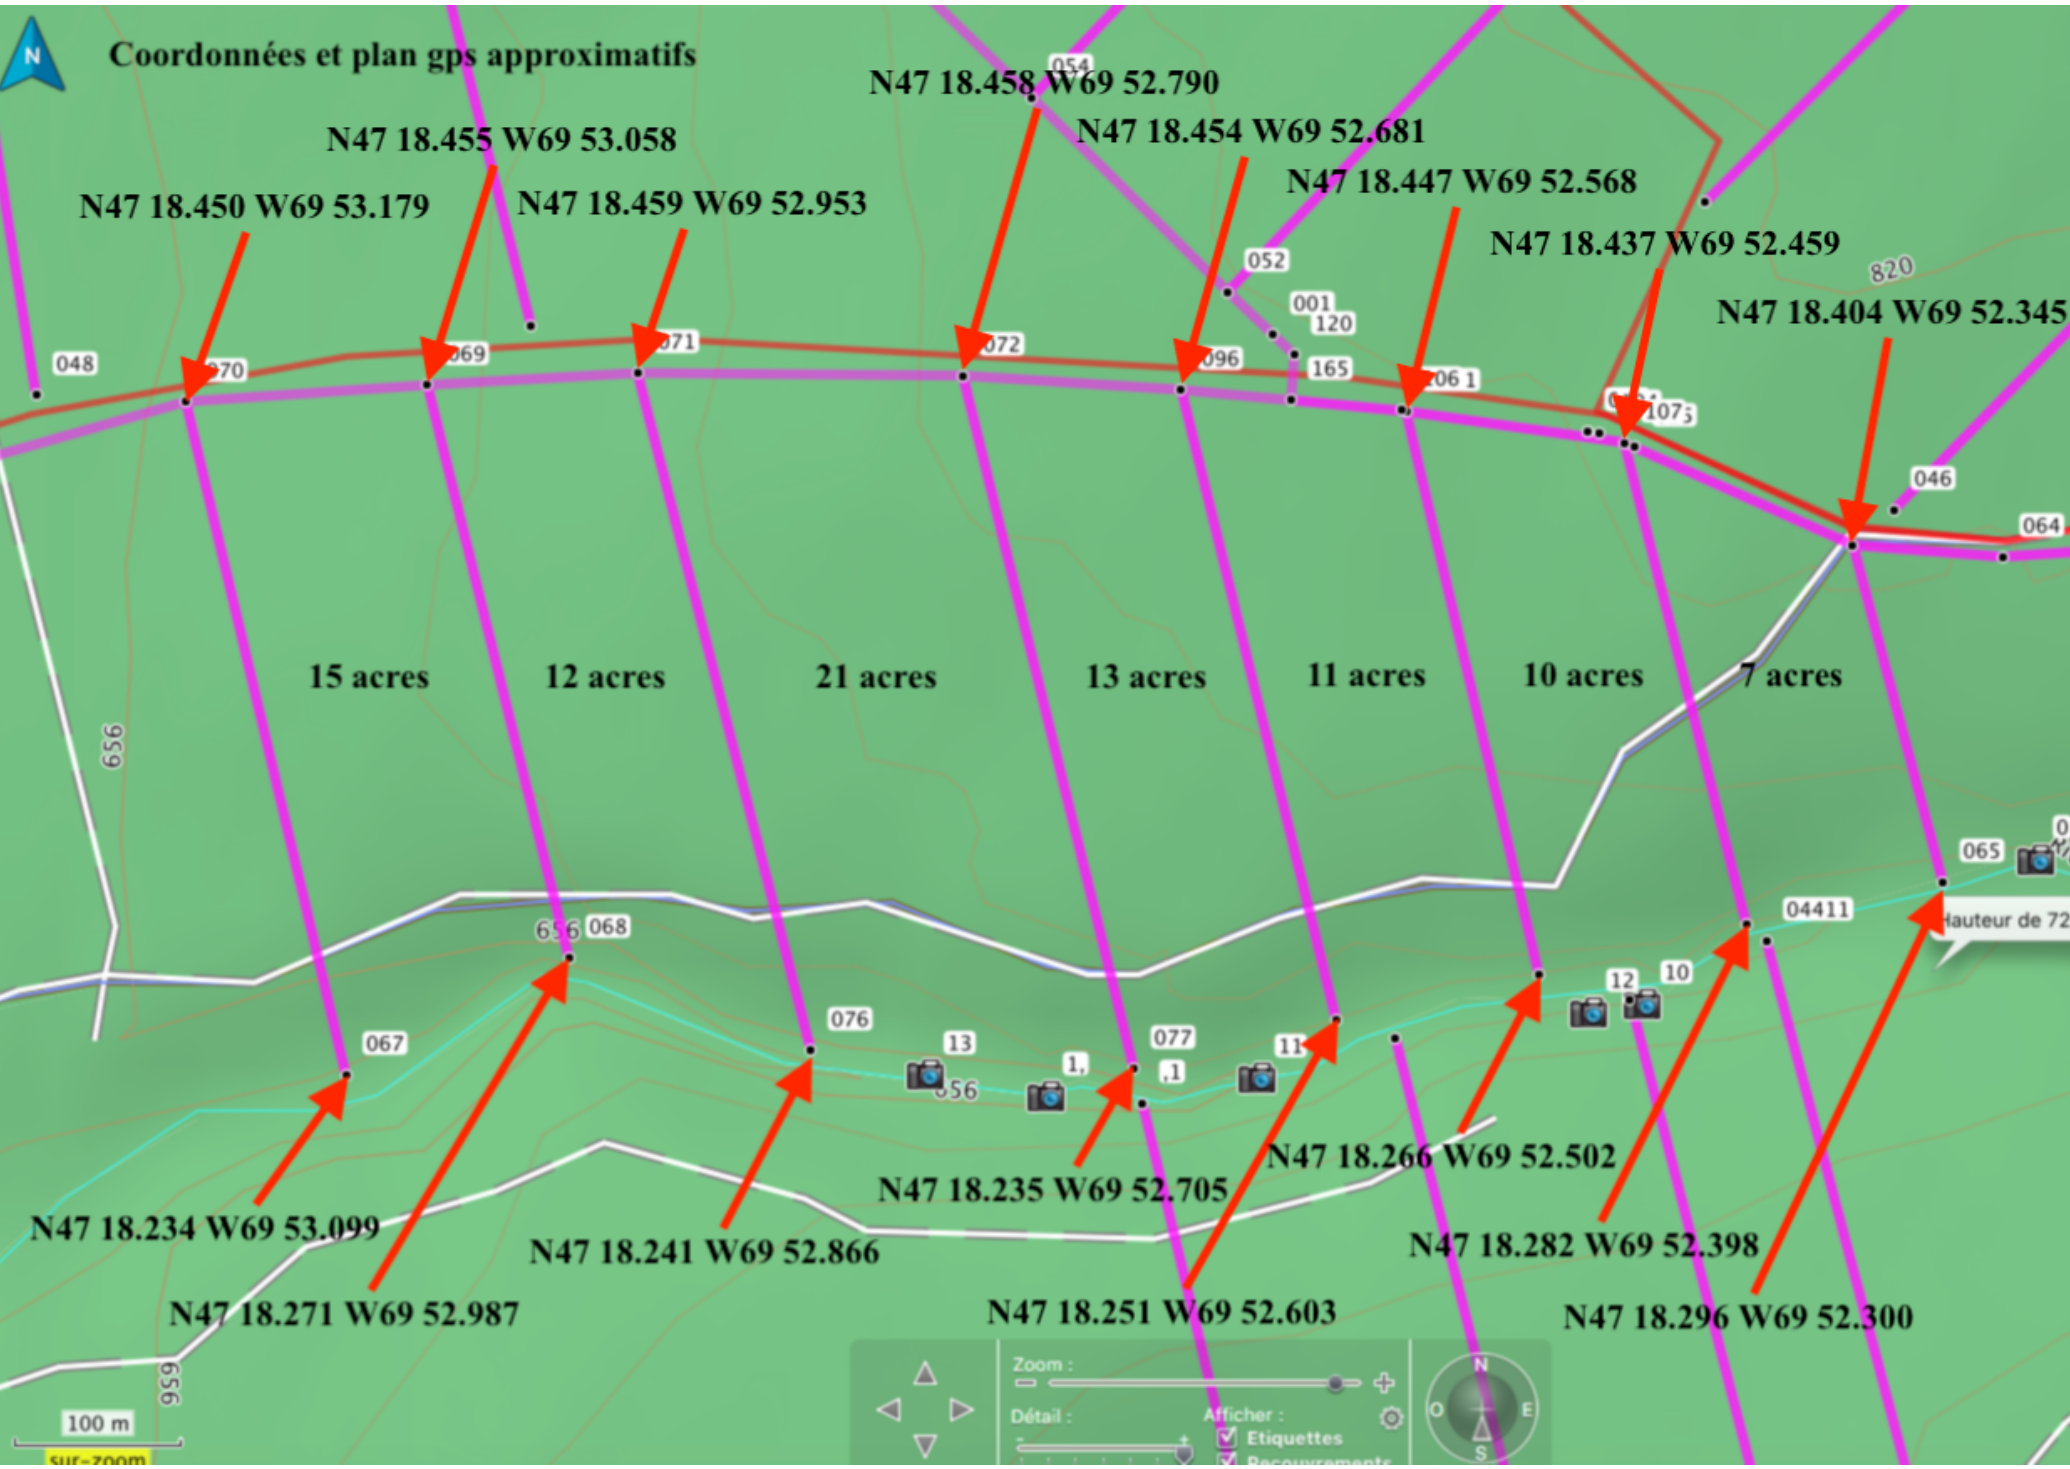

Coordonnées et plan gps approximatifs

N47 18.458 W69 52.790

N47 18.454 W69 52.681

N47 18.447 W69 52.568

N47 18.437 W69 52.459

N47 18.404 W69 52.345

N47 18.450 W69 53.179

N47 18.459 W69 52.953

15 acres

12 acres

21 acres

13 acres

11 acres

10 acres

7 acres

N47 18.234 W69 53.099

N47 18.241 W69 52.866

N47 18.235 W69 52.705

N47 18.266 W69 52.502

N47 18.282 W69 52.398

N47 18.271 W69 52.987

N47 18.251 W69 52.603

N47 18.296 W69 52.300

100 m

Navigation and map controls including a zoom slider, a detail slider, a north arrow, and a 'Afficher' menu with options for 'Etiquettes' and 'Recouvrements'.

Hauteur de 722